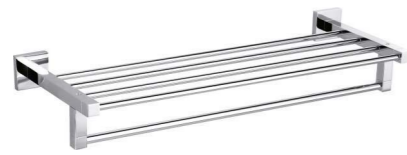

ODS-9124
Soap Basket

ODS-9122
Soap Holder With Glass

ODS-9121
Tumbler Holder With Glass

ODS-9128
Double Tumbler Holder With Glass

ODS-9129
Toilet Brush Holder, Glass

ODS-8981
Towel Rack With Bar

ODS-8911
Double Towel Bar 45cm or 60cm

ODS-8912
Single Towel Bar 45cm or 60cm

ODS-8927
Glass Shelf

ODS-8931
Towel Rail Adjustable

ODS-8935
Hook Strip With 3 Hooks

ODS-8913
Towel Ring

ODS-8906
Paper Holder

ODS-8916
Paper Holder Without Lid

ODS-8926
Paper Holder With Lid