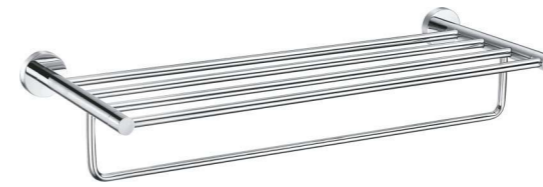

ODS-8332
Soap Holder

ODS-8316
Paper Holder Without Lid

ODS-8326
Paper Holder With Lid

ODS-8336
Paper Holder

ODS-8356A
Double Paper Holder

ODS-8356
Double Paper Holder

ODS-8315A
Single Robe Hook

ODS-8315
Single Robe Hook

ODS-8325
Double Robe Hook

ODS-8345
Four Robe Hook

ODS-8338
Three Tumbler Holder With Glass

ODS-8322
Soap Holder With Glass

ODS-8321
Tumbler Holder With Glass

ODS-8333
Soap Dispenser,Glass

ODS-8329
Toilet Brush Holder Glass

ODS-8181
Towel Rack With Bar

ODS-8111
Double Towel Bar 45cm or 60cm

ODS-8112
Single Towel Bar 45cm or 60cm

ODS-8131
Towel Rail, Adjustable

ODS-8141
Towel Rail, Adjustable

ODS-8135
Hook Strip With 3 Hooks

ODS-8127
Glass Shelf