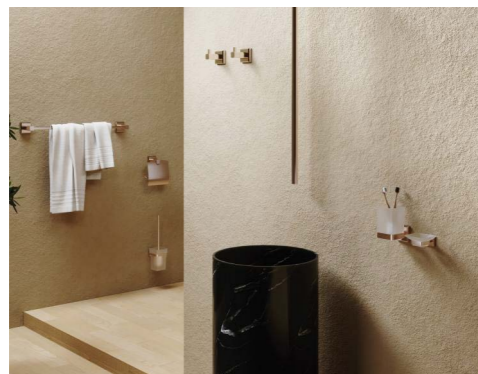

CONTENTS

9900series	05-06
9800series	07-08
9700series	11-12
9500series	15-16
9300series	21-22
9200series	25-26
9100series	31-32

8900series	33-34
8900Cseries	35-36
8800series	37-38
8700series	39-40
8600series	41-42
8500series	45-46
8400series	47-48
8300series	50-52
8100series	54-56

7800series	57-58
7700series	61-62
7200series	65-66

6600series	68-70
6500series	71-72
6300series	73-74
6100series	75-76
1100series	77-78
9000series	79-80
4000series	81-84