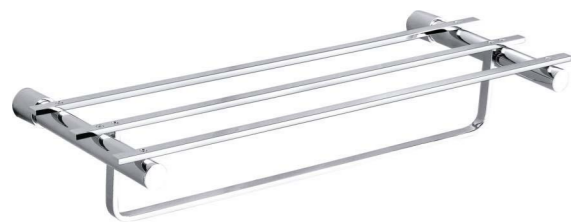

REFINED FINISH,
Modern Elegance
Sleek design defines
sophistication.

ODS-9981
Towel Rack With Bar

ODS-9911
Double Towel Bar 45cm or 60cm

ODS-9912
Single Towel Bar 45cm or 60cm

ODS-9927
Glass Shelf

ODS-9931
Towel Rail, Adjustable

ODS-8927C
Glass Shelf

ODS-8931C
Towel Rail Adjustable

ODS-8913C
Towel Ring

ODS-8916C
Paper Holder Without Lid

ODS-8926C
Paper Holder With Lid

ODS-8917C
Glass Shelf

ODS-8923C
Wiper

ODS-8915C
Single Robe Hook

ODS-8925C
Double Robe Hook

ODS-8935C
Hook Strip With 3 Hooks

ODS-8922C
Soap Holder With Glass

ODS-8924C
Soap Basket

ODS-8921C
Tumbler Holder With Glass

ODS-8928C
Double Tumbler Holder With Glass

ODS-8932C
Soap Dispenser, Glass

ODS-8919C
Toilet Brush Holder, Glass

ODS-8881
Towel Rack With Bar

ODS-8831
Towel Rail, Adjustable

ODS-8815
Single Robe Hook

ODS-8814
Soap Dispenser, Glass

ODS-8811
Double Towel Bar 45cm or 60cm

ODS-8813
Towel Ring